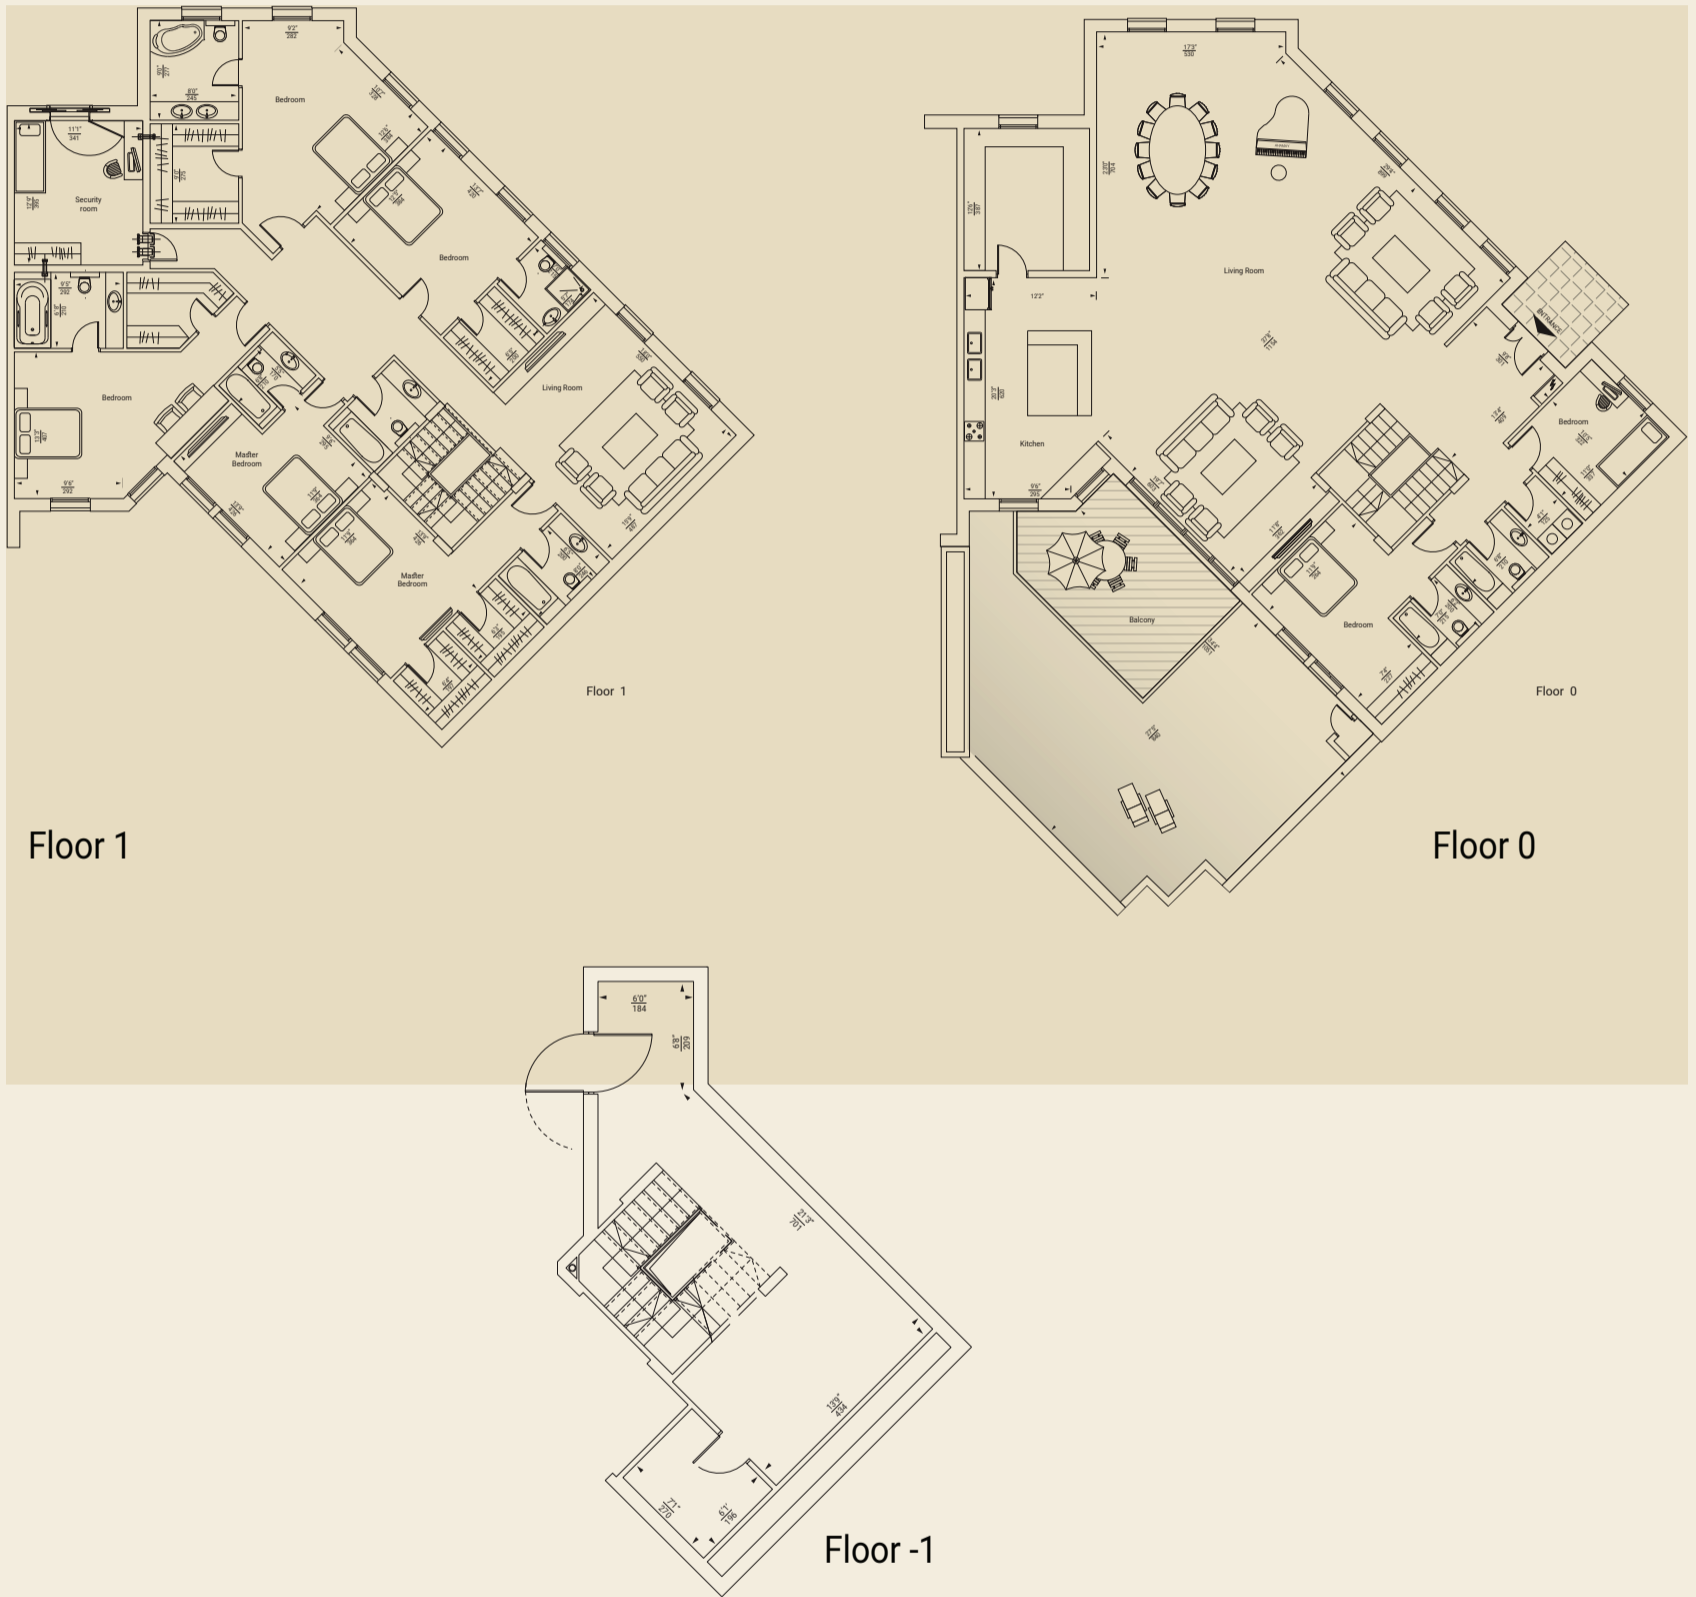

L2 / GARDEN APARTMENT / 10 ROOMS / UNIT 34

Unit No.	Rooms	Floor	Entr.	Sqm	Sqf.	Garden
34	10	3.4	6	512	5511	114/1226