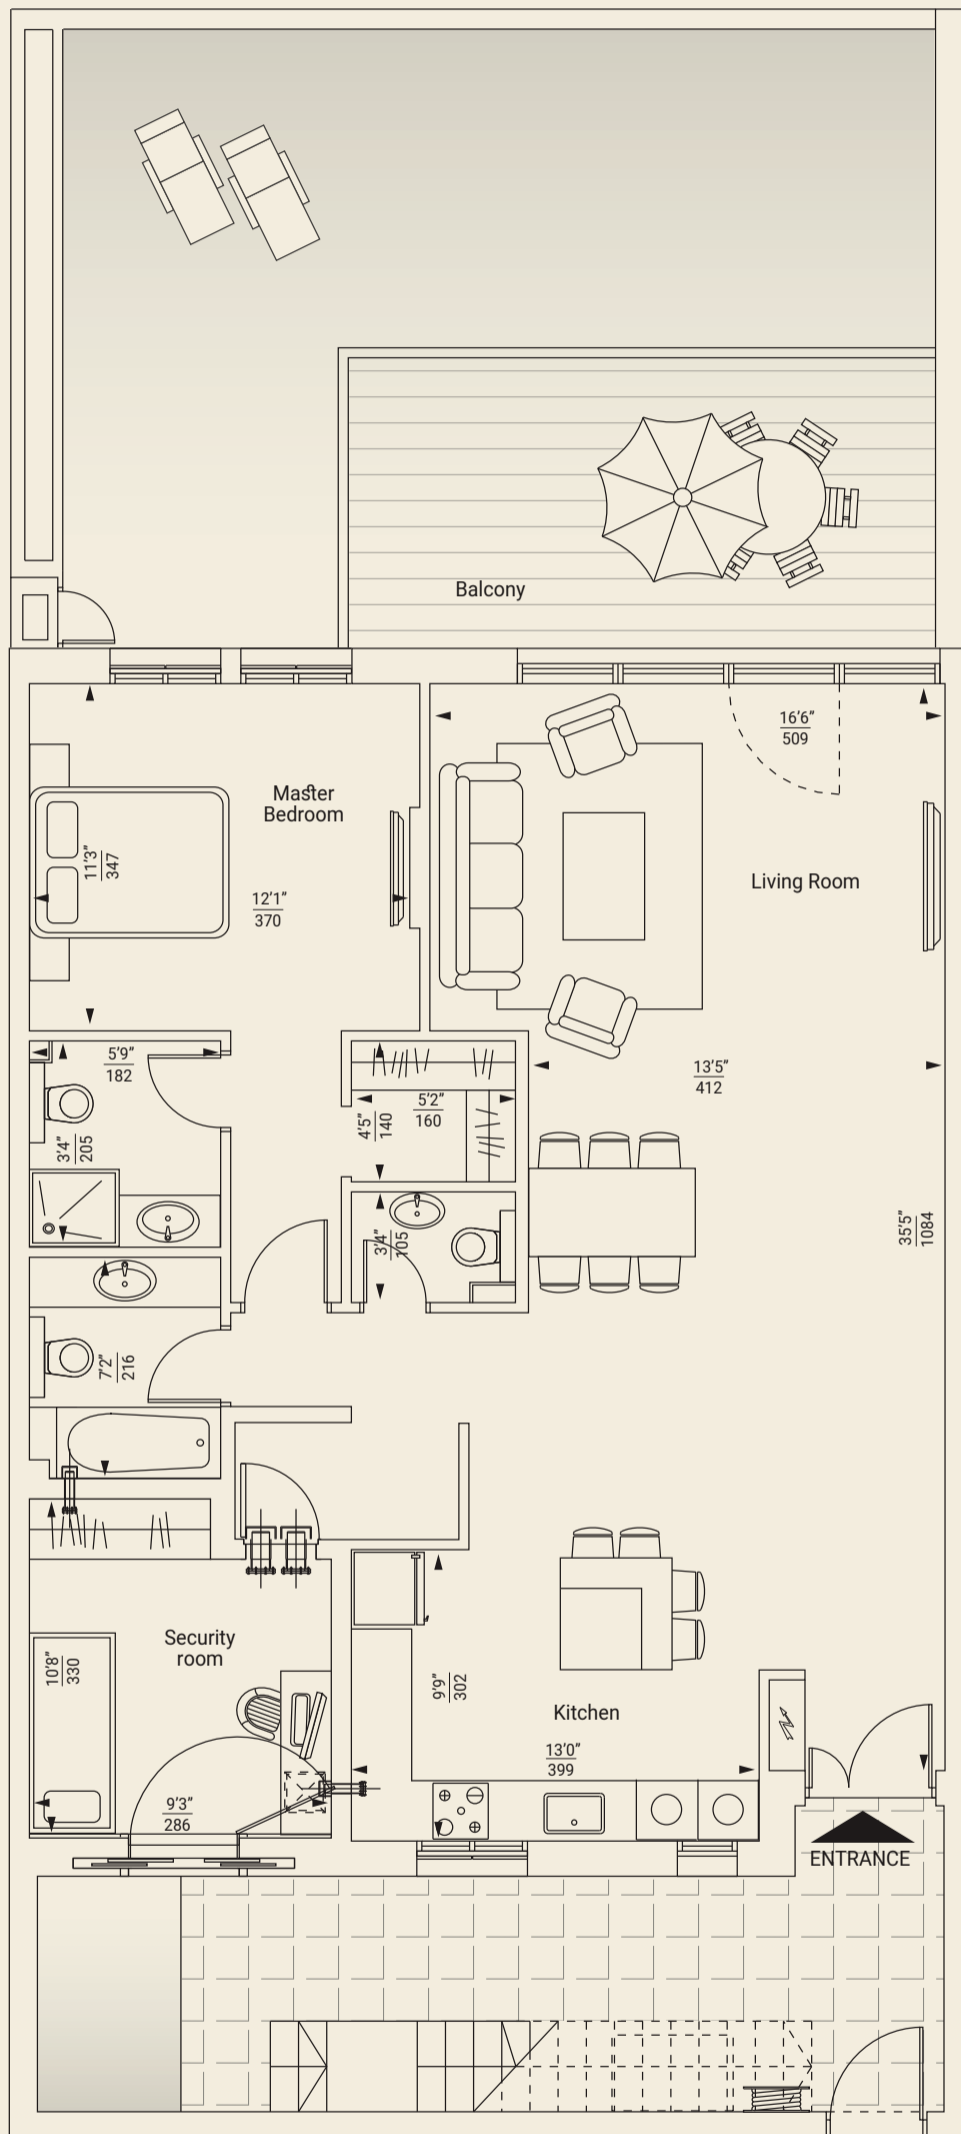

L3 / GARDEN APARTMENT / 3 ROOMS / UNIT 13

Unit No.	Rooms	Floor	Entr.	Sqm	Sqf.	Garden
13	3	-1	3	115	1238	82/882

These drawings are for illustration purposes only and the developer reserves the right to make any modification.