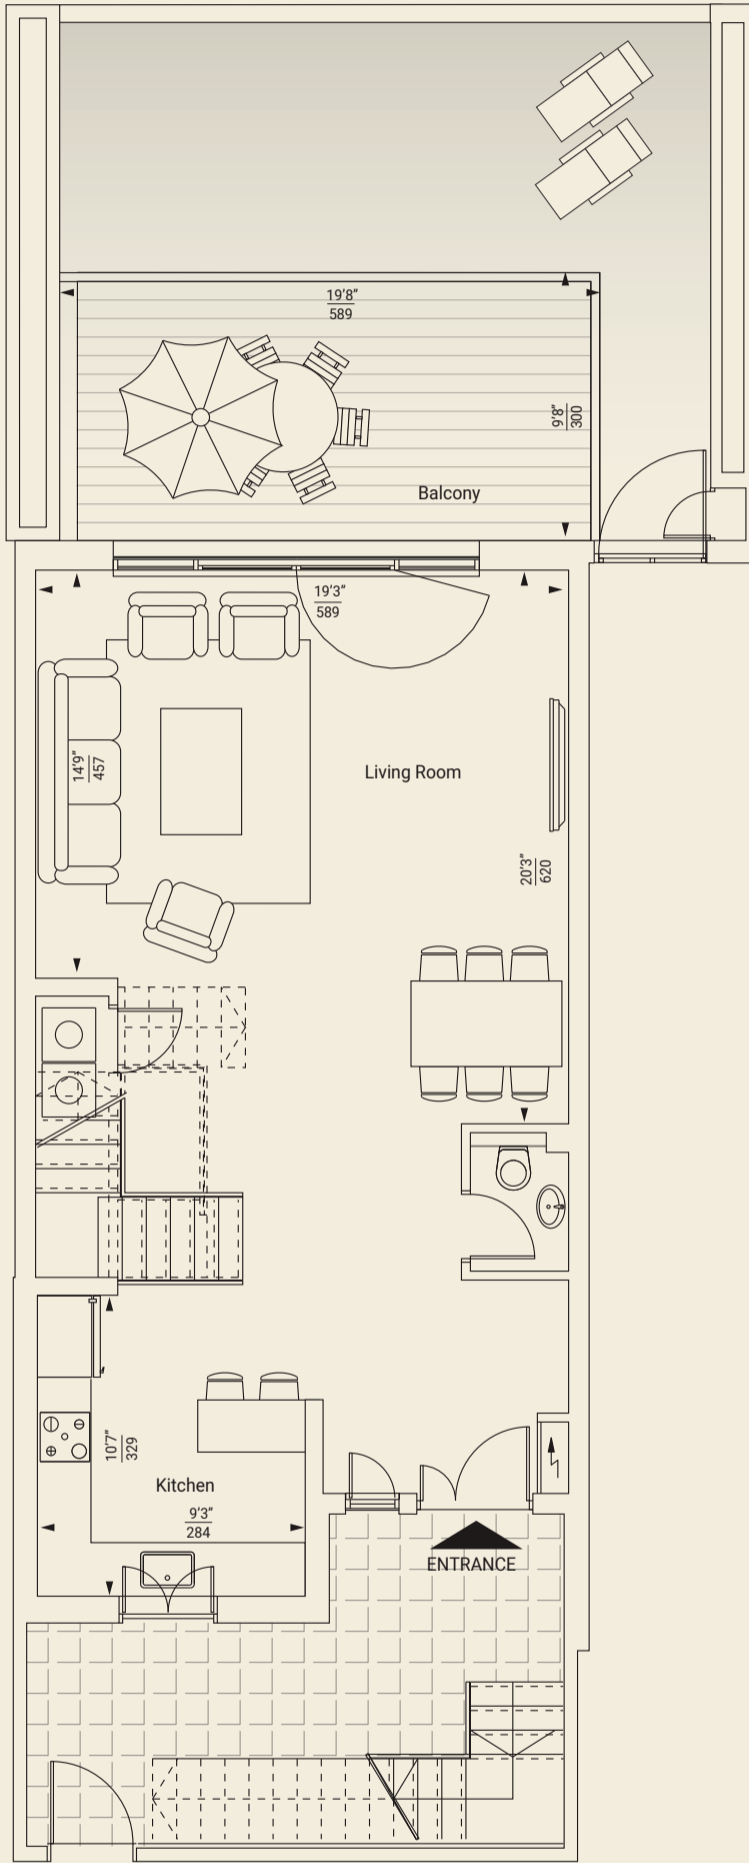

L3 / GARDEN APARTMENT / 4 ROOMS

Floor -1

Floor 0

Unit No.	Rooms	Floor	Entr.	Sqm	Sqf.	Garden
1	4	-1,0	1	147	1582	90/968
7	4	-1,0	2	147	1582	68/731