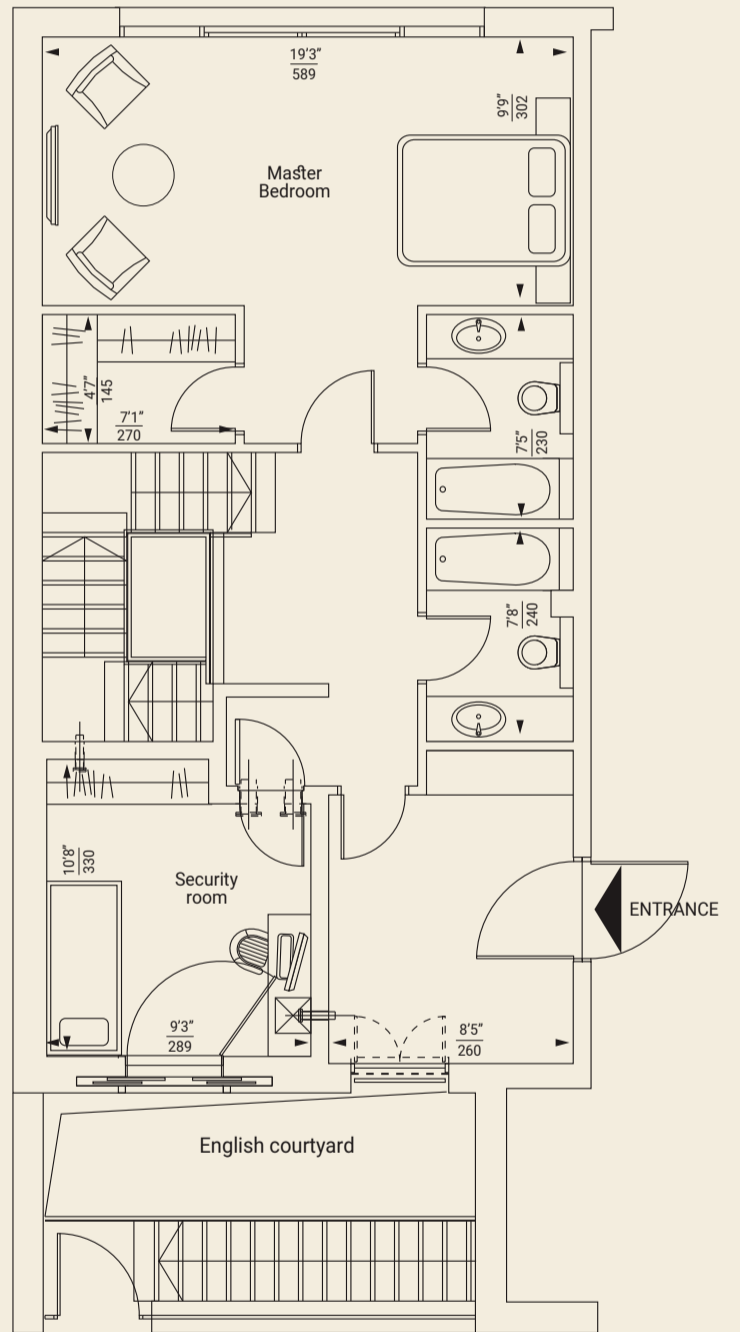

L3 / GARDEN APARTMENT / 4 ROOMS

Floor -1

Floor 0

Unit No.	Rooms	Floor	Entr.	Sqm	Sqf.	Garden
1	4	-1,0	1	147	1582	90/968
7	4	-1,0	2	147	1582	68/731