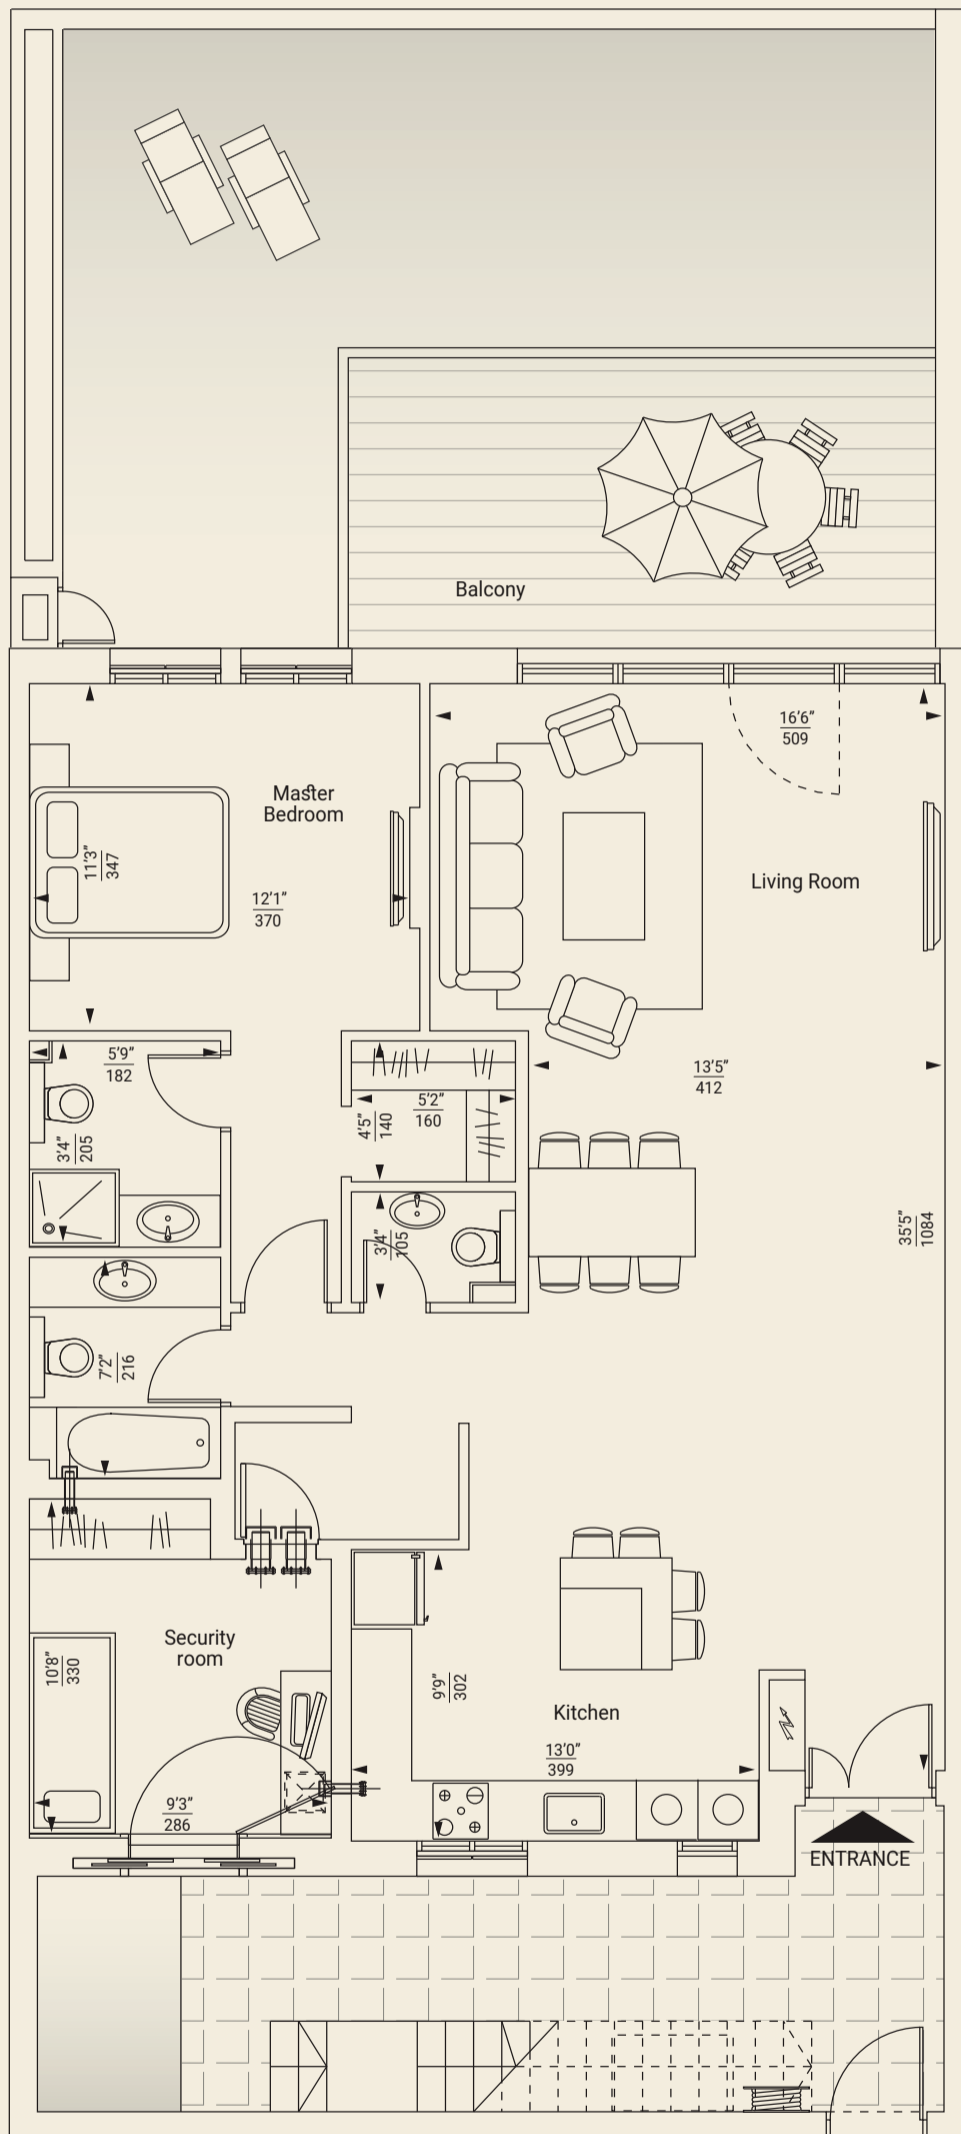

L3 / GARDEN APARTMENT / 3 ROOMS / UNIT 13

Unit No.	Rooms	Floor	Entr.	Sqm	Sqf.	Garden
13	3	-1	3	115	1238	82/882