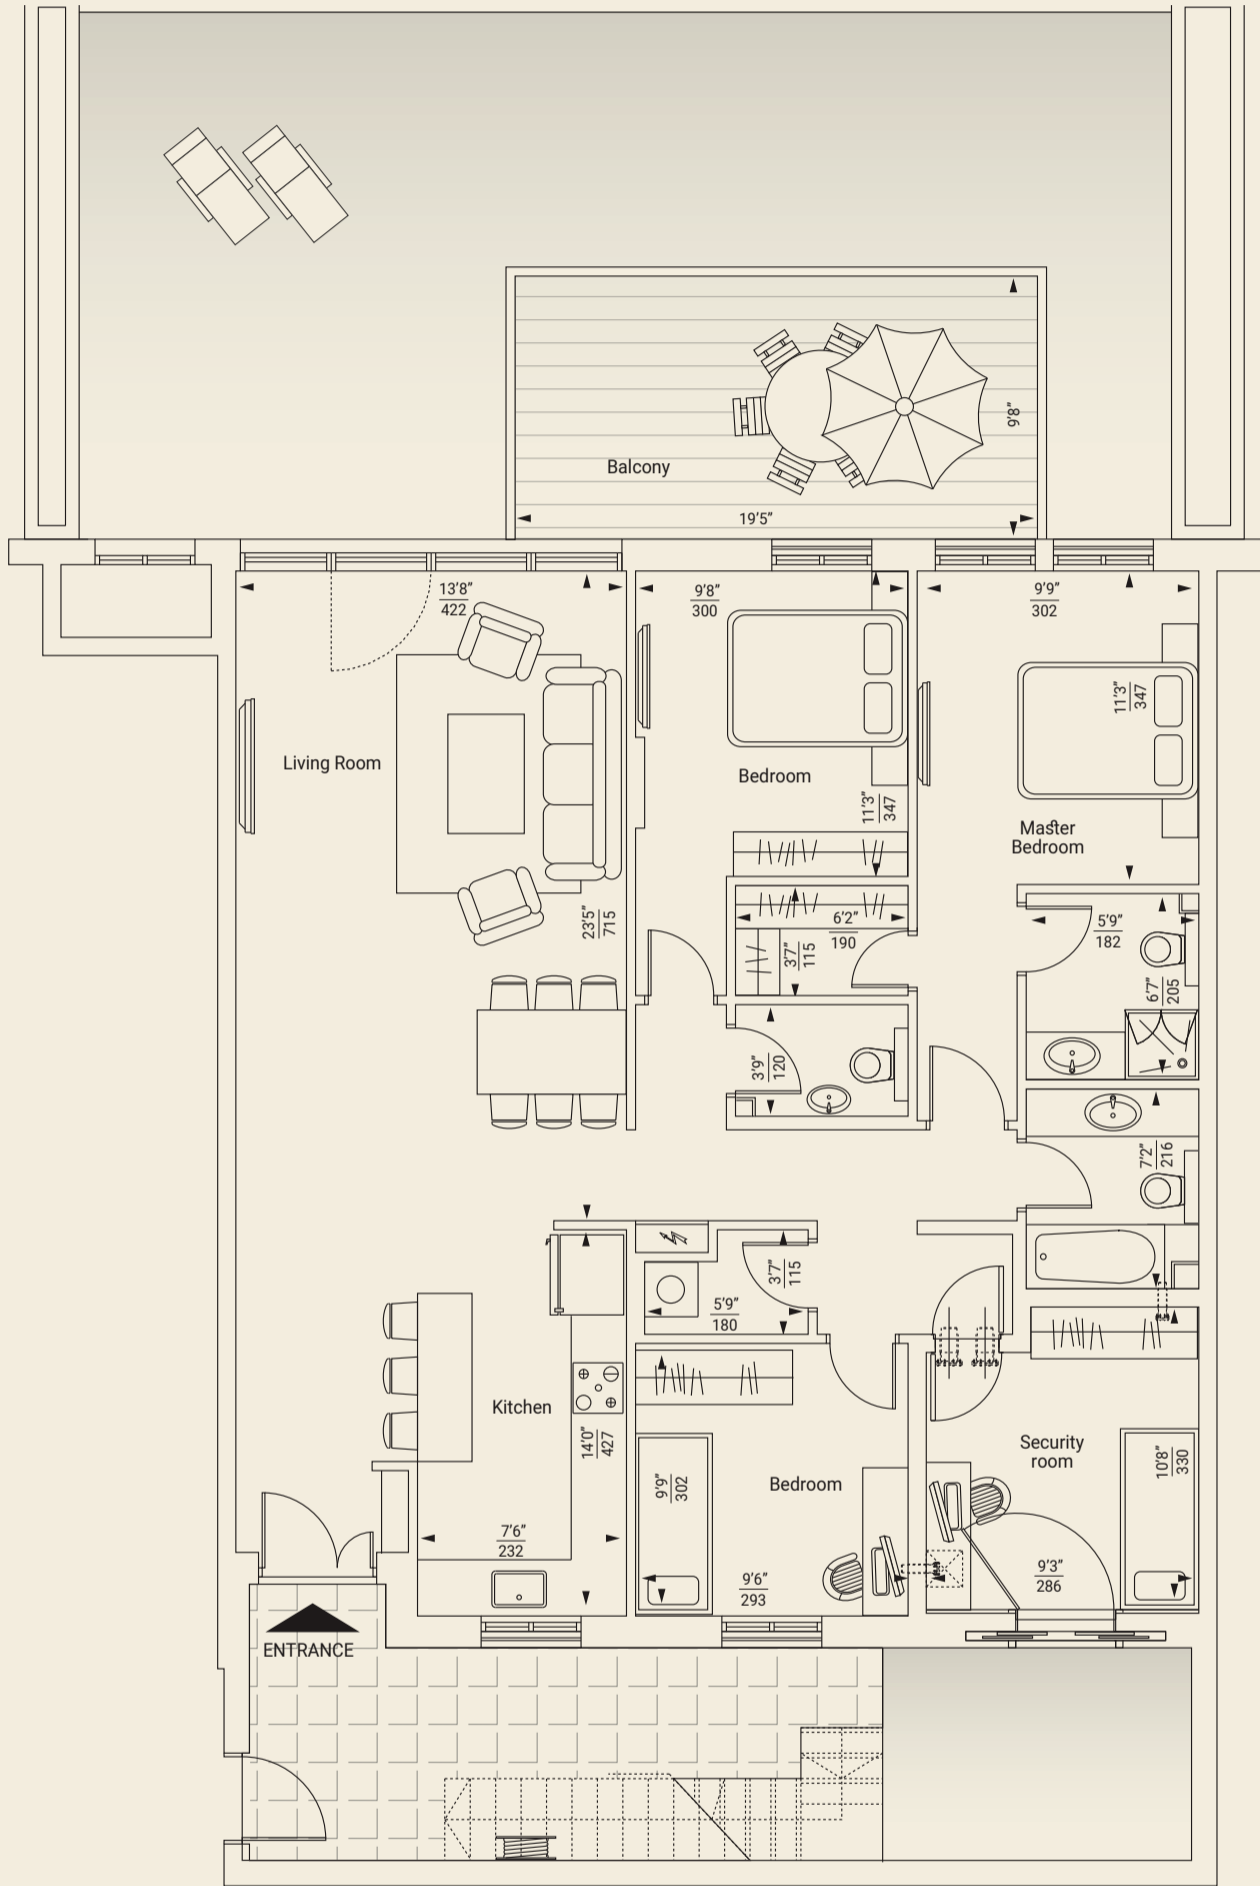

L3 / GARDEN APARTMENT / 5 ROOMS

Unit No.	Rooms	Floor	Entr.	Sqm	Sqf.	Garden
2	5	-I	1	132	1421	105/1130
6	5	-I	1	132	1421	105/1130
11	5	-I	3	134	1442	105/1130
12	5	-I	3	132	1421	105/1130