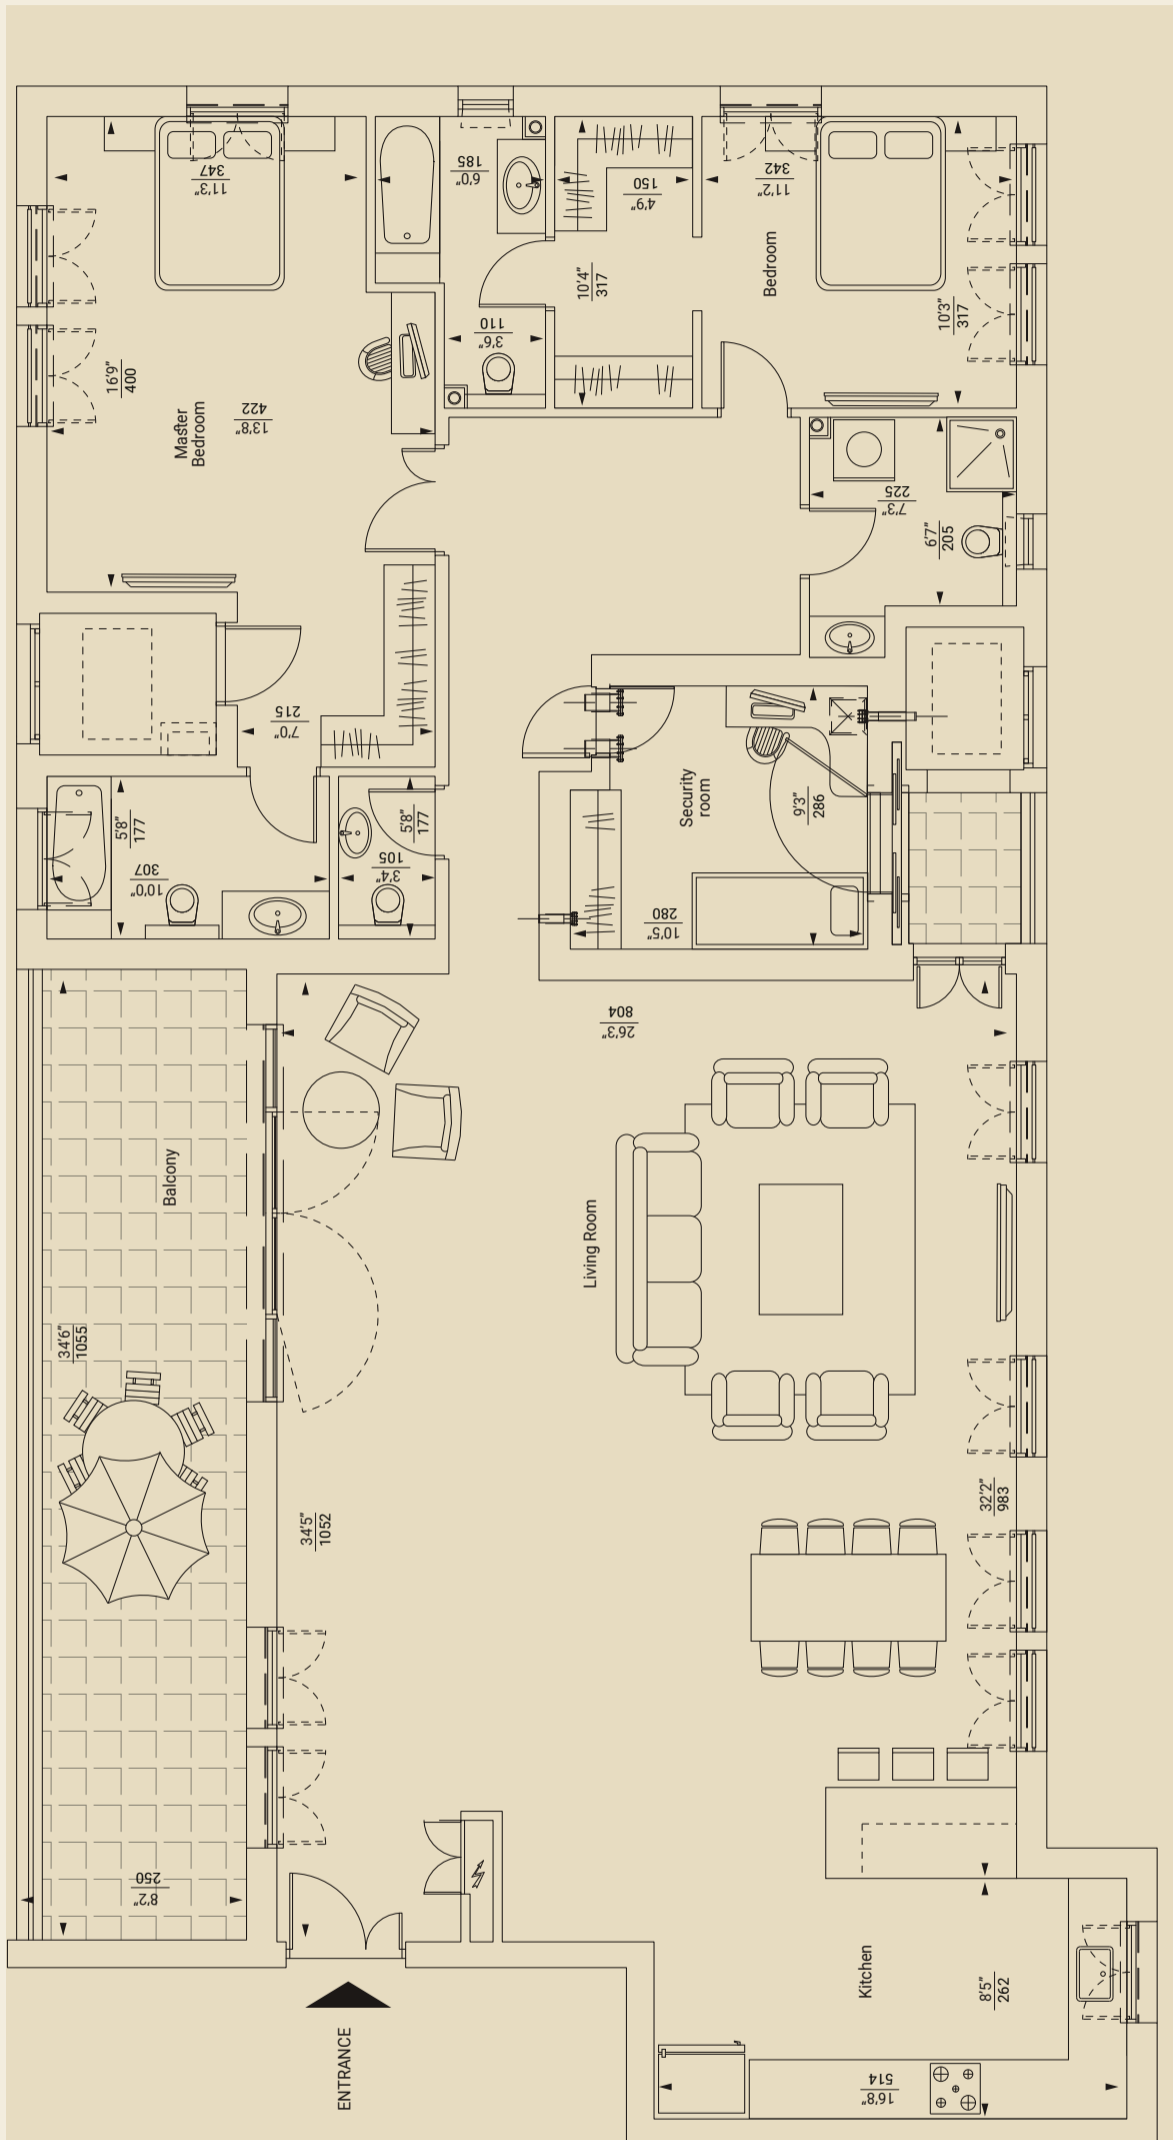

L3 / PENTHOUSE / 4 ROOMS APARTMENT / UNIT 19

Unit No.	Rooms	Floor	Entr.	Sqm	Sqf.	Balconys
19	4	2	3	208	2239	26/280